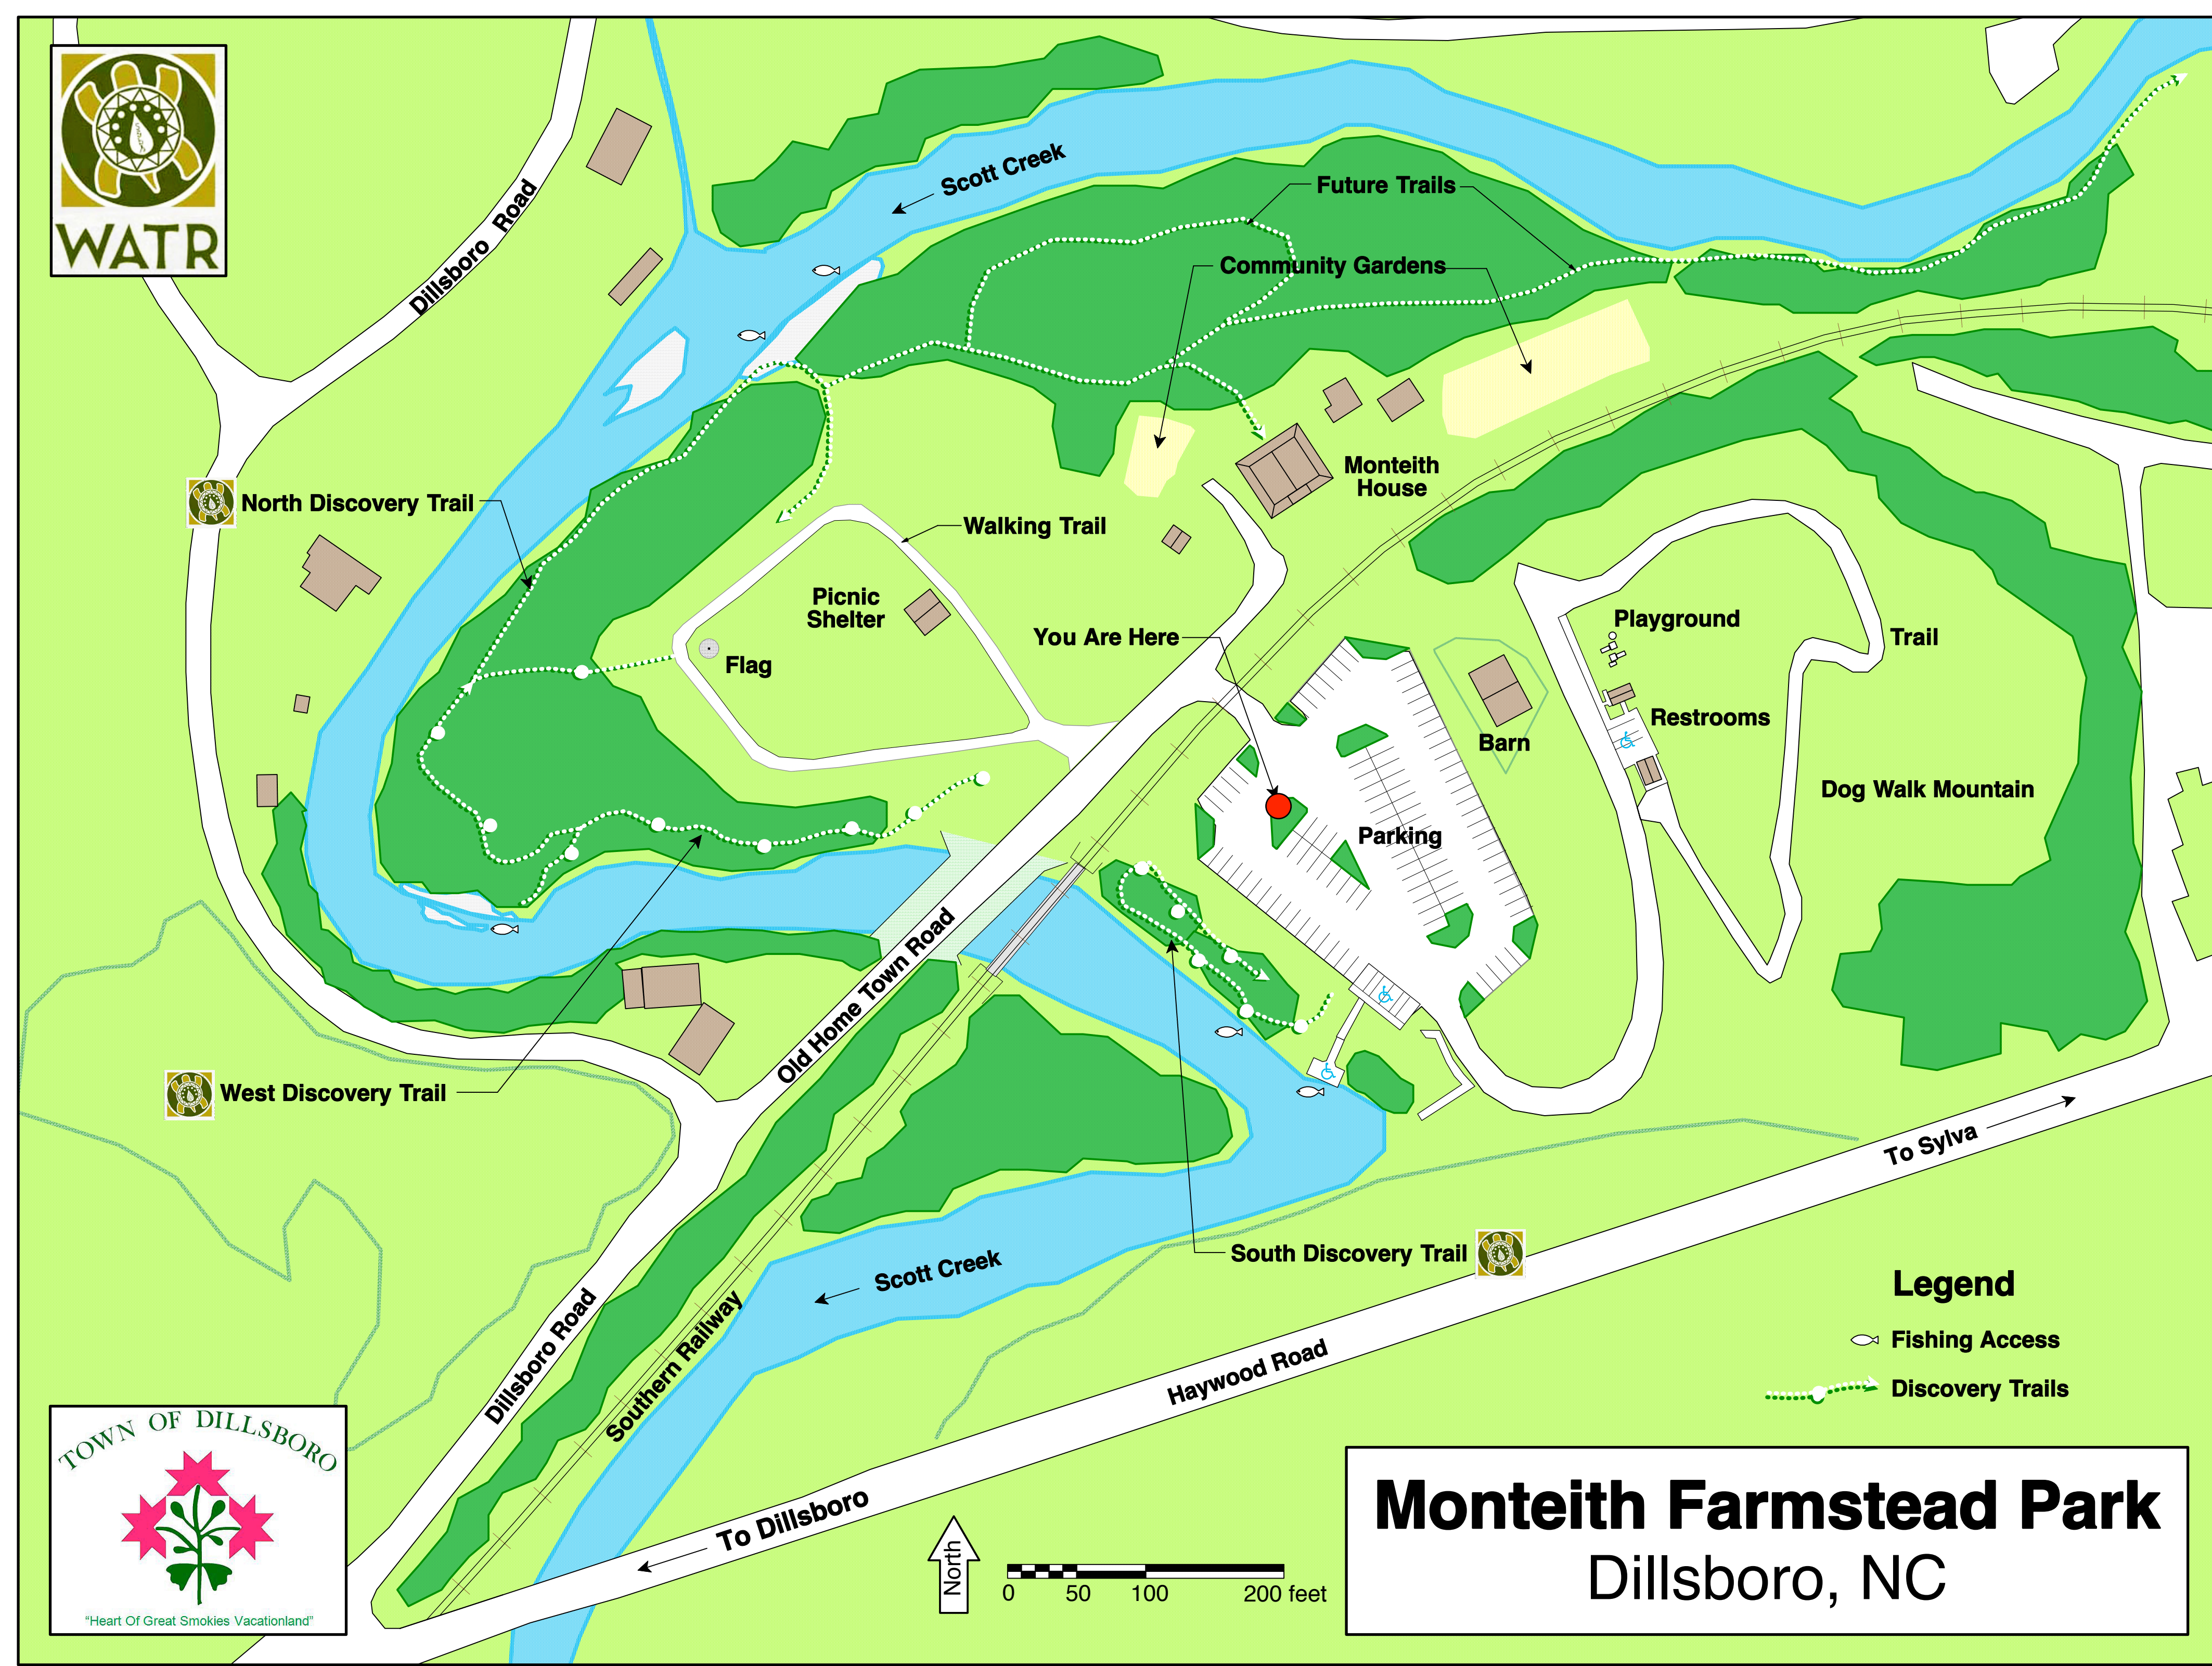

48" wide  
40" high  
40" high  
48" wide

# Monteith Farmstead Park

Dillsboro, NC

**Visit the Discovery Trails** Self-guided nature lessons

48" wide  
40" high  
40" high  
48" wide